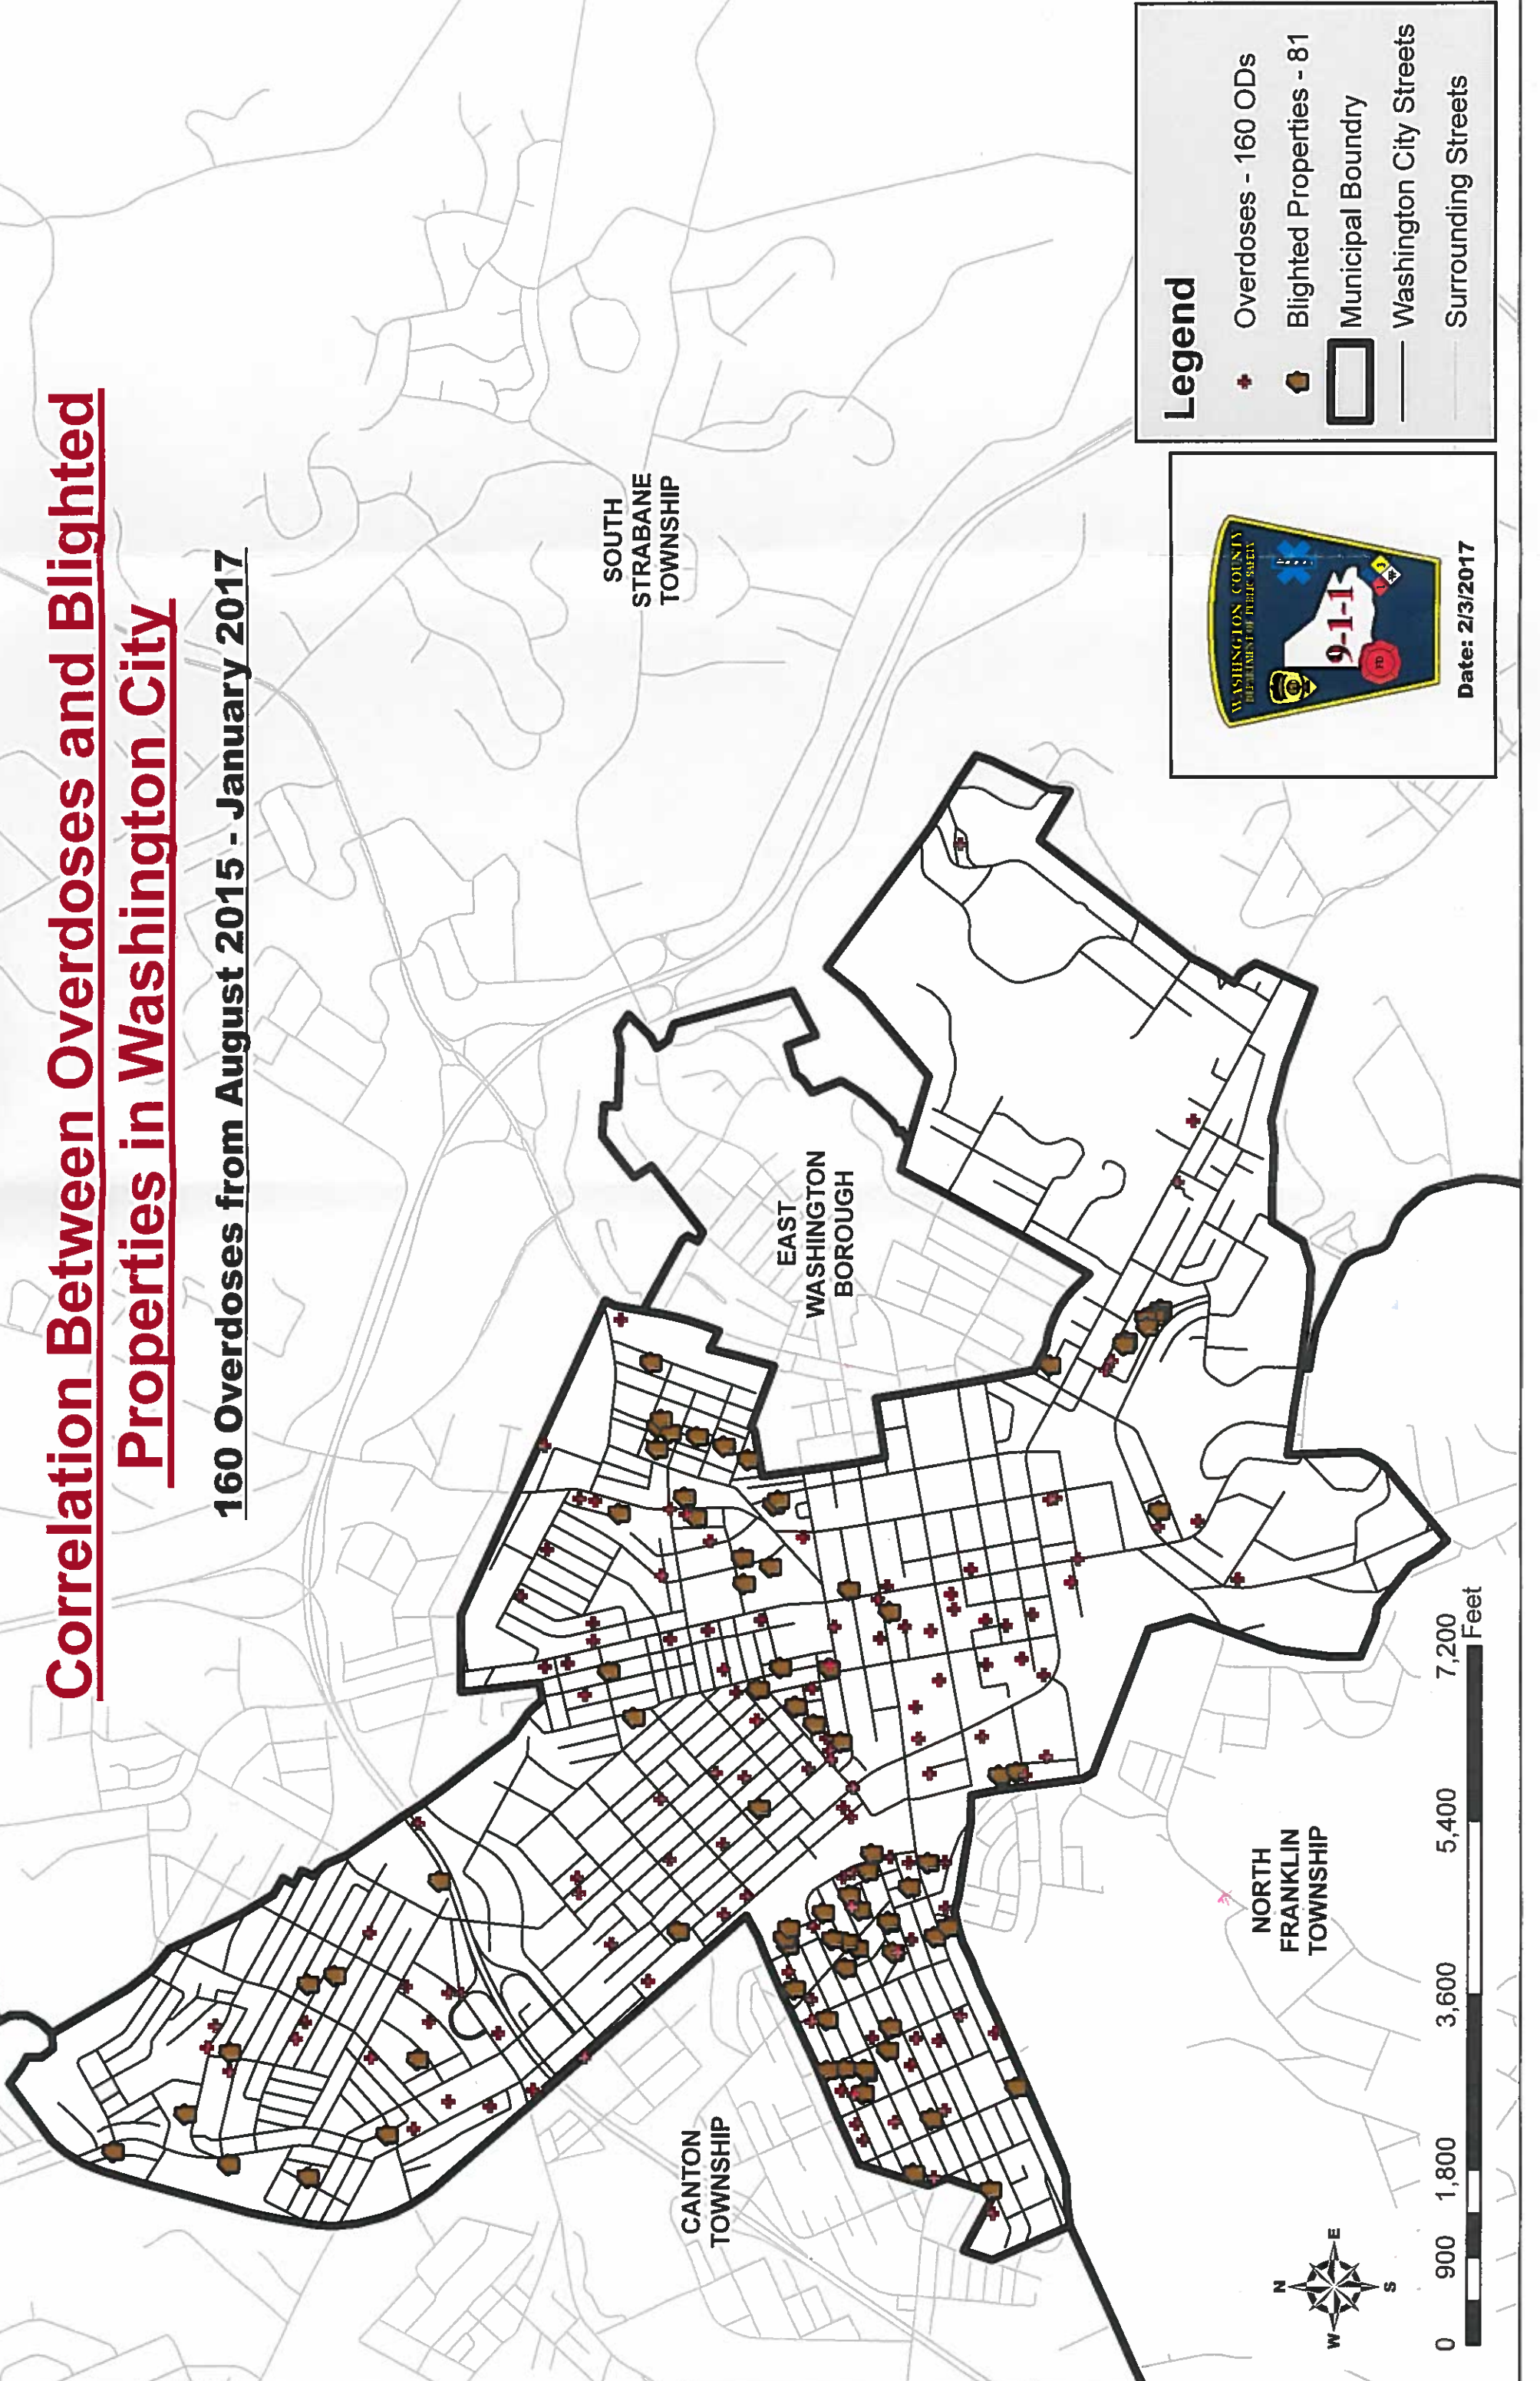

Correlation Between Overdoses and Blighted Properties in Washington City

160 Overdoses from August 2015 - January 2017

Legend

- Overdoses - 160 ODS
- Blighted Properties - 81
- Municipal Boundary
- Washington City Streets
- Surrounding Streets